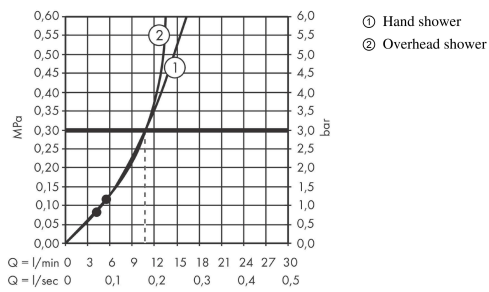

Pulsify S
Showerpipe 260 1jet with ShowerTablet Select 400
 Finish: **Matt White** Article Number: **24220700**

Description

product features

- consists of: overhead shower, hand shower, shower thermostat, shower bar, slider, shower hose
- overhead shower Pulsify 260 1jet
- shower head size overhead shower: 260 mm
- spray type overhead shower: PowderRain
- spray disc surface: graphite
- Fast Drain empties the overhead shower from an angle of 10°
- removable shower head
- shelf made of plastic
- surface shelf: graphite
- spray type hand shower: PowderRain, IntenseRain, Massage spray
- maximum flow rate for Showerpipe at 3 bar: 10,9 l/min
- minimum flow pressure: 1,2 bar
- max. operating pressure: 10 bar
- ball-joint: overhead shower angle adjustable
- pipe can be shortened in height
- shower bar diameter: 22 mm
- height-adjustable slider with locking push-button slider
- slider rotatable on the pipe for left or right operation
- shower arm length overhead shower: 398 mm
- swivel shower arm
- CoolContact thermostat: Prevents the housing from heating up, making showering even safer
- thermostat ShowerTablet Select 400
- safety stop at 40°C
- adjustable hot water limitation
- convenient diversion via Select button
- simultaneous utilization of 2 functions
- suitable for continuous flow water heaters
- mounting type: exposed installation
- connection thread G ½
- centre distance 150 ± 12 mm
- intrinsically safe against backflow
- Thermostat is delivered with buttons hand shower and overhead shower
- water flow control with stop function
- 2 functions

Technology

Design awards

reddot winner 2021

Pulsify S
Showerpipe 260 1jet with ShowerTablet Select 400
 Finish: **Matt White** Article Number: **24220700**

Product image

Scale drawing

Flowchart

Pulsify S
Showerpipe 260 1jet with ShowerTablet Select 400
 Finish: **Matt White** Article Number: **24220700**