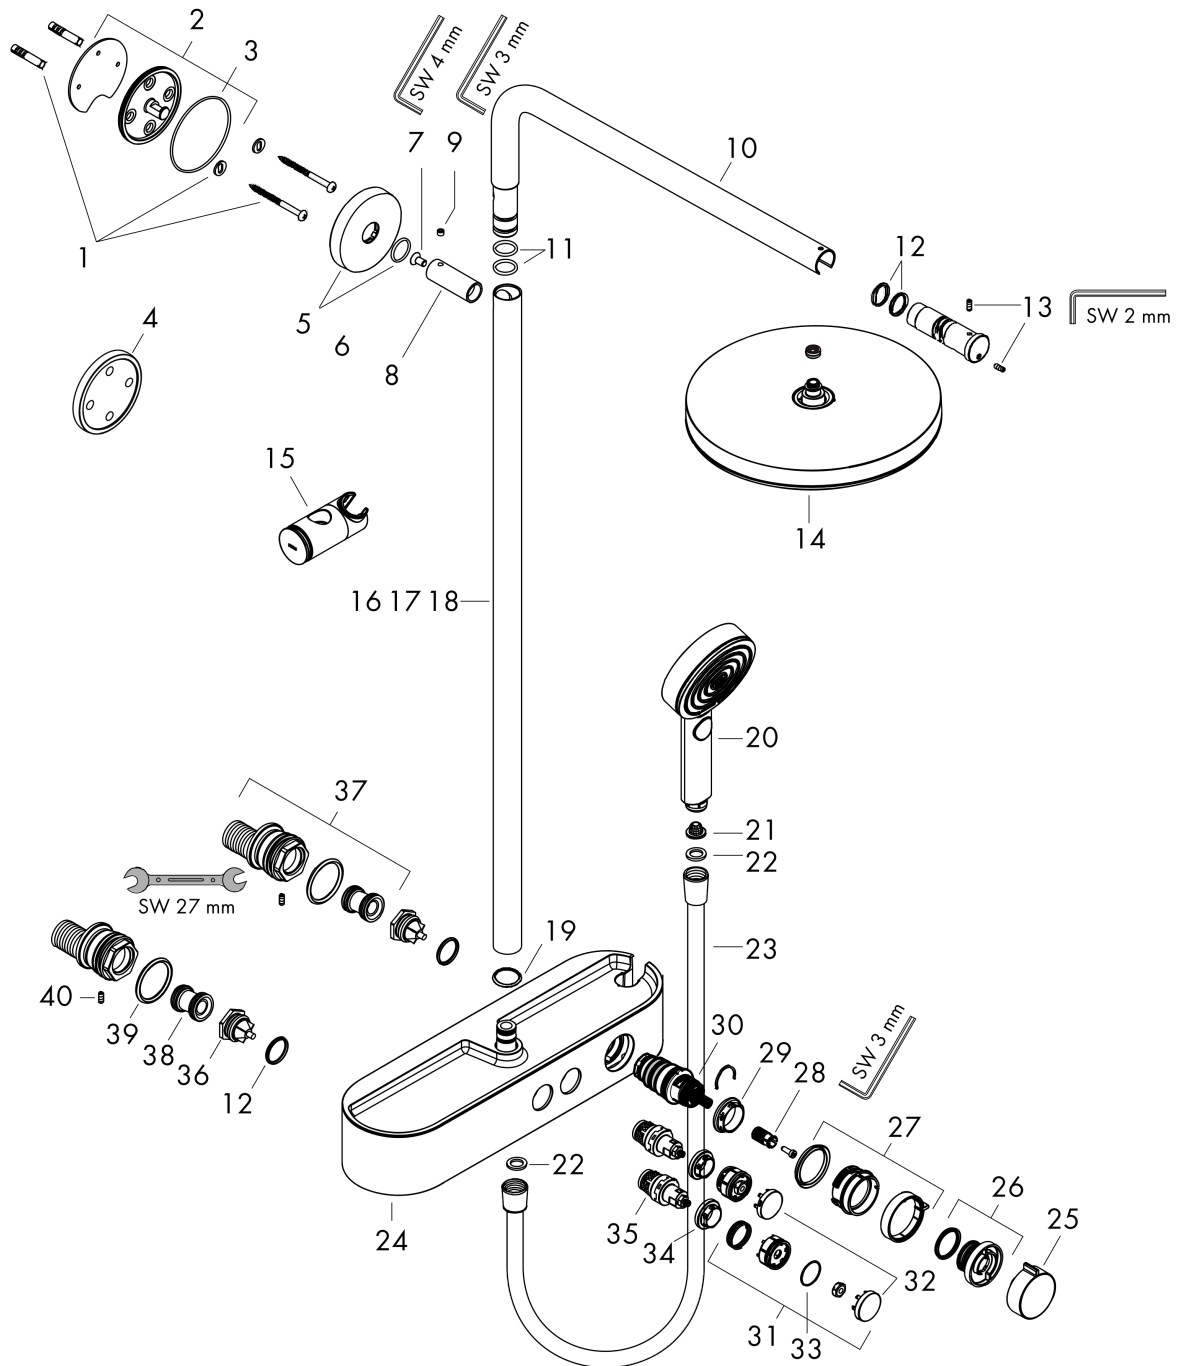

Pulsify S
Showerpipe 260 1jet with ShowerTablet Select 400
Finish: **Matt White** Article Number: **24220700**

Exploded Drawing

Year of production: >01/23

Pulsify S

Showerpipe 260 1jet with ShowerTablet Select 400

Finish: **Matt White** Article Number: **24220700**

Spare part list

Year of production: >01/23

Pos.	Description	Article Number	PC	PU
1	mounting set	98716000	5	1
2	wall flange	95687000	9	1
3	O-ring 72x2	98395000	1	1
4	tile-matching-disk 7 mm	95239000	5	1
5	escutcheon Ø 60 mm	95692700	56	1
6	O-ring 20x2	98165000	1	1
7	screw	92137000	2	1
8	sleeve	92166700	59	1
9	hollow set screw M6x5	98447000	1	1
10	shower arm cpl.	94831700	65	1
11	O-ring 17x2,5	98387000	1	1
12	O-ring 17x2	98199000	1	1
13	hollow set screw M4x10	97667000	1	1
14	head shower	94876700	69	1
15	support, assy	93517700	61	1
16	pipe 973 mm / Ø 22 mm	92468700	65	1
17	pipe 1030 mm	95915700	65	1
18	pipe 1400 mm	95983700	66	1
19	sealing foil	94795000	1	1
20	handshower	24110700	98	1
21	filter	92672000	2	1
22	seal	98058000	1	1
23	shower hose Isiflex'B 1,60 m	28276700	98	1
24	Thermostat	87855700	72	1
25	handle	94403700	59	1
26	safety set	94404000	9	1
27	handle	94405700	57	1
28	handle fixing set	92136000	6	1
29	nut	98913000	6	1
30	thermostat cartridge	98282000	14	1
31	spring with sleeve	92340000	4	1
32	set of symbols	98367700	60	1
33	O-ring 20x1	98140000	1	1
34	nut	98368000	4	1
35	shut off unit	95758000	14	1
36	non return valve (pressure-resistant up to 2 MPa)	95773000	8	1
37	set of S-unions	95772000	13	1
38	noise reduction	96429000	2	1
39	O-ring 29x3	98371000	2	1
40	hollow set screw M6x16 including o-ring 29x3	98372000	3	1