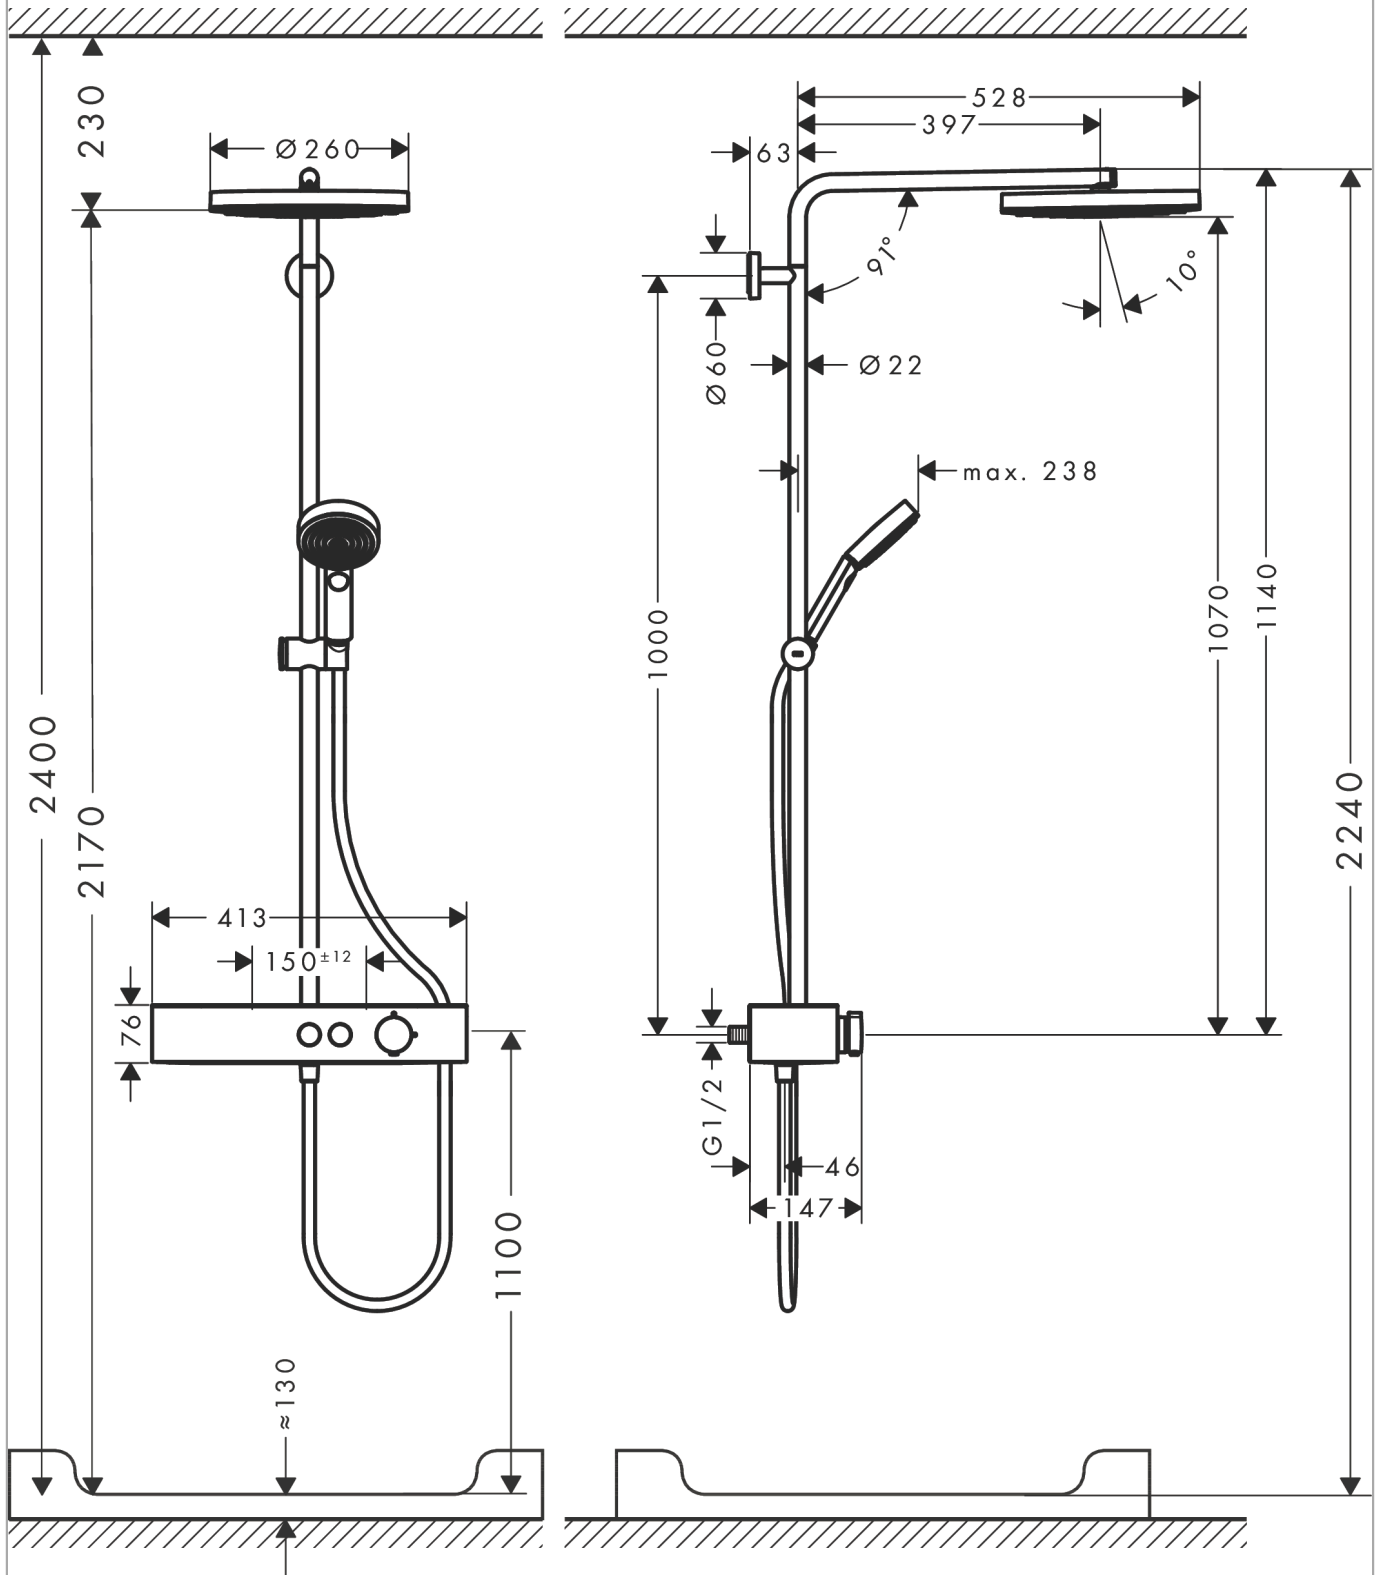

Pulsify S
Showerpipe 260 1jet with ShowerTablet Select 400
Finish: **Matt White** Article Number: **24220700**

Installation examples