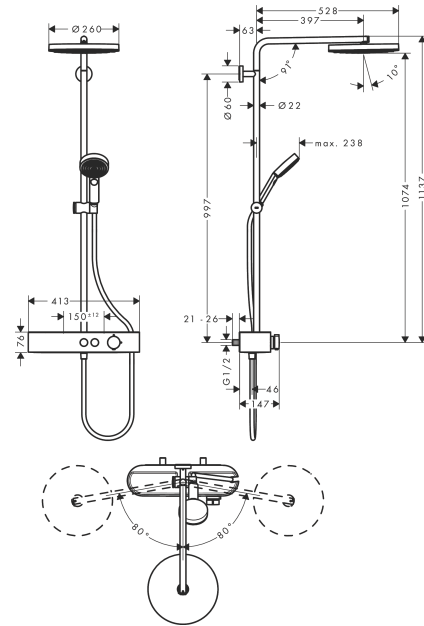

Pulsify S
Showerpipe 260 1jet with ShowerTablet Select 400
Finish: **Matt White** Article Number: **24220700**

Product image

Scale drawing